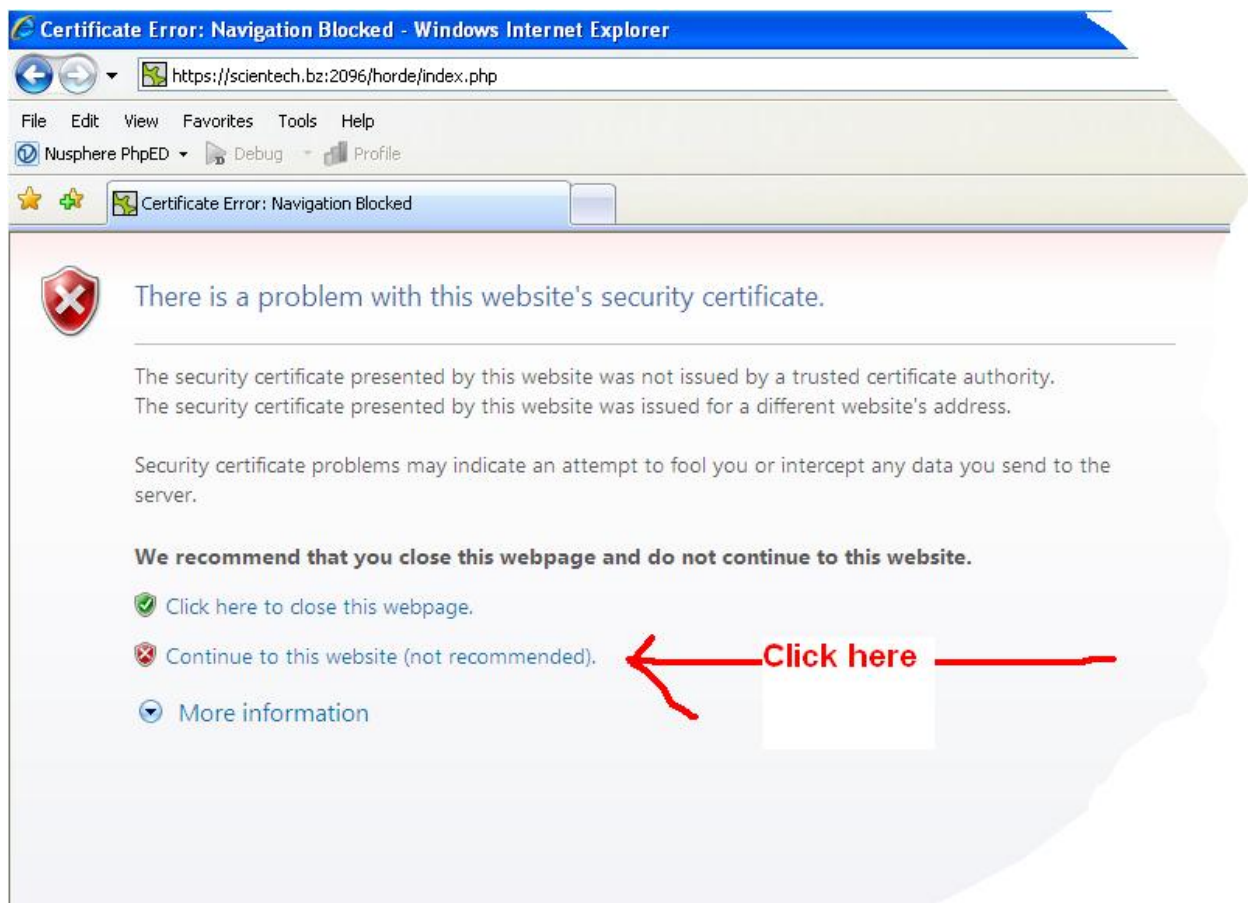

# Sciencetech Mail Access through Internet explorer\_

Step 1 : Open Internet Explorer

Step 2 : Type following URL

**<https://sciencetech.bz:2096/horde/index.php>**

(Note : https not http)

Step 3 : Following Message will be shown

Click on : Continue to this website (not recommended)

Step 4 : Enter your ID & Password

Step 5 : Click on Log in button

Step 6 : Click on Inbox option

Horde :: My Portal - Windows Internet Explorer

https://scientech.bz:2096/horde/index.php